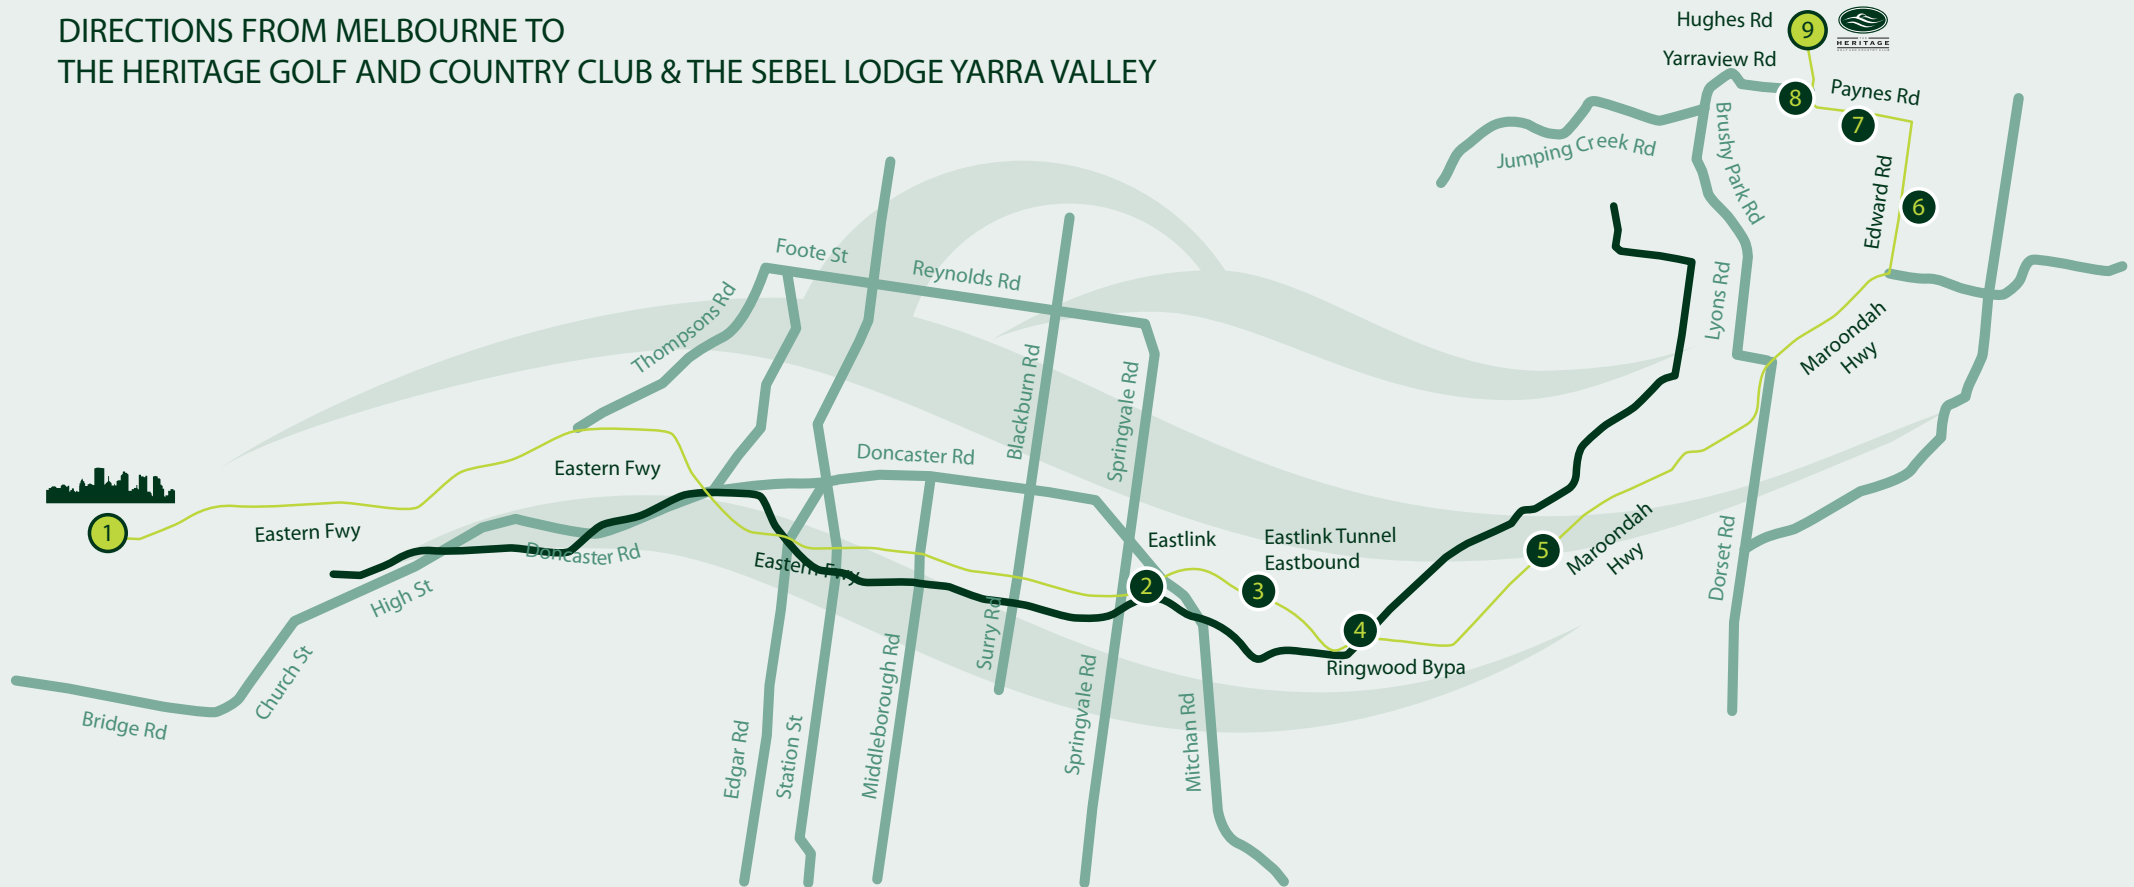

## DIRECTIONS FROM MELBOURNE TO THE HERITAGE GOLF AND COUNTRY CLUB & THE SEBEL LODGE YARRA VALLEY

1. Head east towards Eastern Fwy
2. Continue on Eastlink
3. Continue on Eastlink Tunnel Eastbound (Partial toll road)
4. Exit onto Ringwood Bypa
5. Turn left at Maroondah Hwy
6. Turn left at Edward Rd
7. Turn left at Paynes Rd
8. Turn right at Yarraview Rd
9. Turn right at Hughes Rd